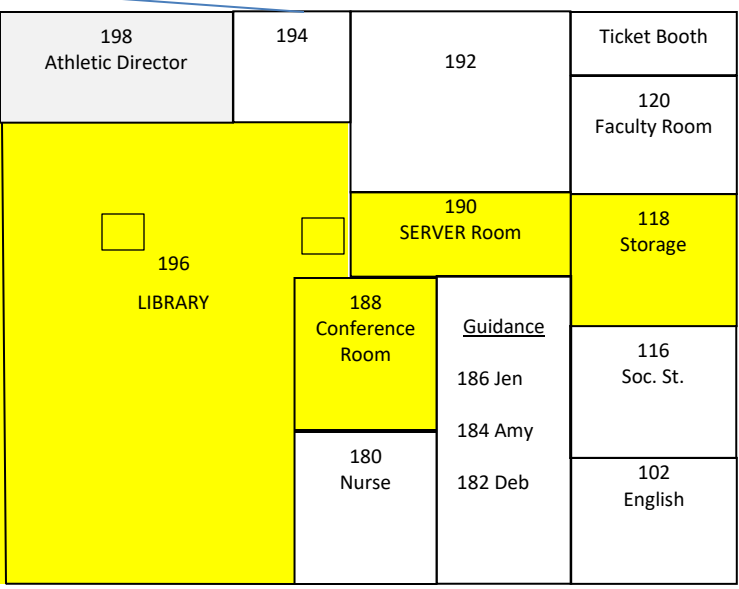

Entrance To Gymnasium and Auditorium

LINE MOUNTAIN MIDDLE SCHOOL